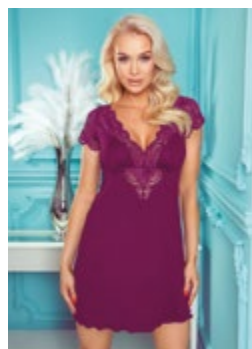

LINETTE

● ● ● ● S-XL

WI95%, EA5%

GILDA

● ● ○

S-XXXL

WI85%, PA10%, EA5%

nowość