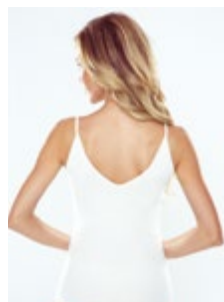

LUCIEN

S-XL

BA95%, PA5%

nowość

BRETTA

S-XXXL

BA95%, PA5%