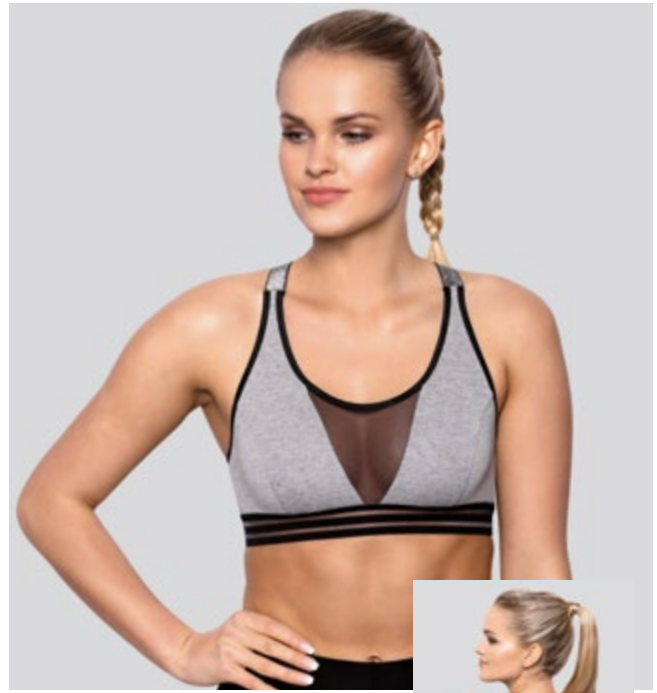

ARIELA top

●○ S-XL

WI95%, EA5%