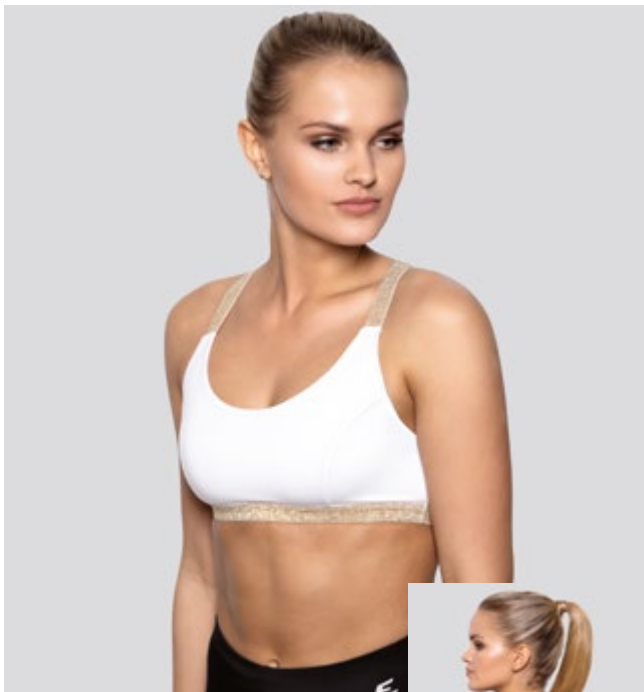

ARETA top

●○ S-XL

WI95%, EA5%