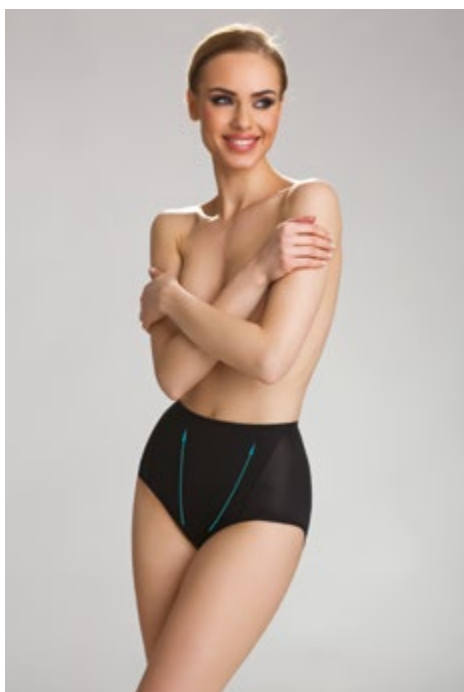

PA85%, EA15%

VIENA halka

● ● ○ S-XL

PE90%, EA10%

VANESSA

● ● ○ S-XXXL

PA85%, EA15%

VELVET