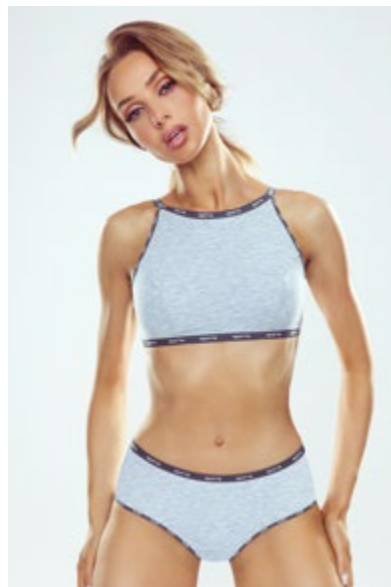

VENA stringi

● ● ○ S-XXXL

PA80%, EA17%, BA3%

SARSA top

● ○ ○ S-XL

WI95%, EA5%

SARSA figi

● ○ ○ S-XL