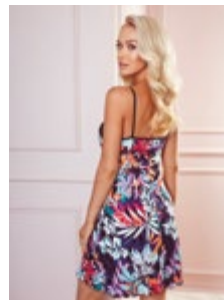

ELFRI

S-XL

PE90%, EA10%

nowość