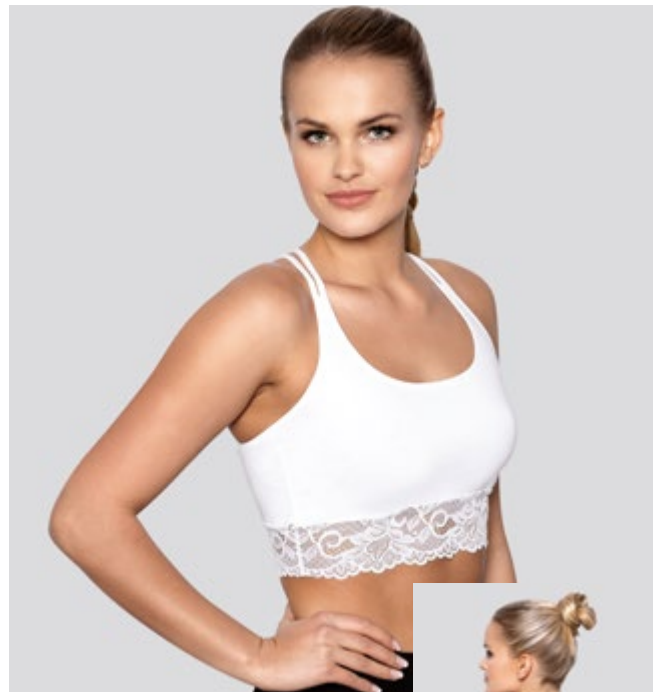

BA50%, PA45%, EA5%

ARIELA top

●○ S-XL

WI95%, EA5%

ARETA top

●○ S-XL

WI95%, EA5%

AURORA top