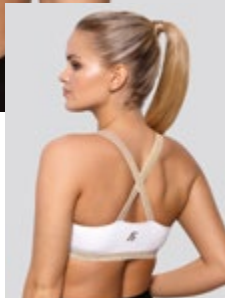

BA50%, PA45%, EA5%

ARIELA top

●○ S-XL

WI95%, EA5%

ARETA top

●○ S-XL

WI95%, EA5%

AURORA top