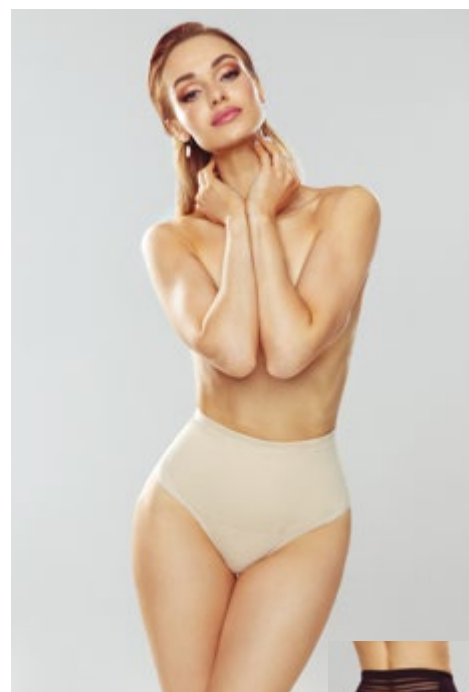

VEKTRA stringi

● ● ○ S-XL

PA62%, EA38%