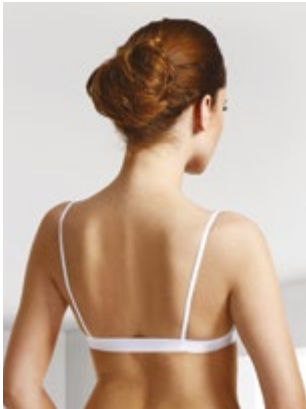

SALLY top

● ○ ● ○ S-XL

WI95%, EA5%