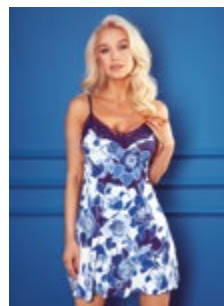

EMI

● ○ S-XL

WI80%, PA15%, EA5%

PLUS

ISMENA

● S-XXXL

WI85%, PA10%, EA5%

ELFRI

S-XL

PE90%, EA10%

nowość